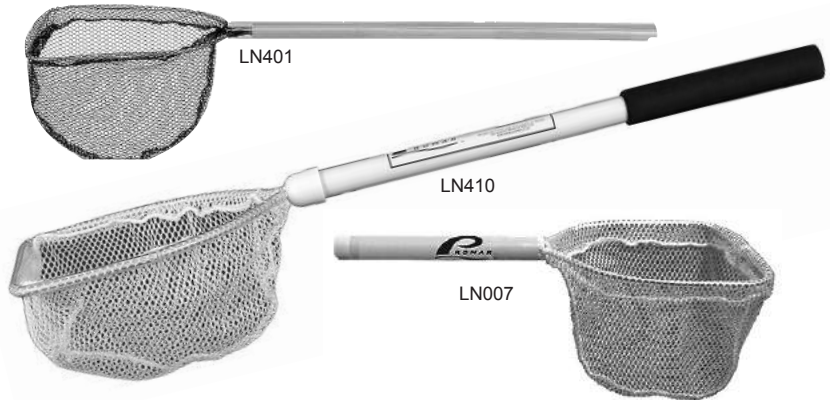

Stock#	Size	Price
TTMB18	12" x 18"	\$3.30
TTMB24	18" x 24"	\$4.95
TTMB30	24" x 30"	\$5.95

COLLAPSIBLE WIRE BASKETS

Stock#	Size	Color	Price
IMWBS	Sm. 13 x 18	Black	\$10.95
IMWBM	Med. 14 x 25	Black	\$14.75
IMWBL	Lg. 15 x 30	Black	\$19.30
IMWBJ	Jumbo 19 x 30	Black	\$20.15
IMWBSF	Sm. FLOATING 13 x 18	Black	\$13.95
IMWBMF	Med. FLOATING 14 x 24	Black	\$18.35
IMWBLF	Lg. FLOATING 15 x 30	Black	\$23.95
IMWBJF	Jumbo FLOATING 19 x 30	Black	\$24.25

Trap door on the top and bottom. Heavy duty anodized wire, bottom reinforcement ring. Floating or non-floating, black color.

FLOATING

LANDING NETS and ACCESSORIES

ROMAR LIVEWELL NETS

#LN401 - 7" HOOP: 7" x 8" hoop, 15" handle, Ace Nylon mesh netting, wooden handle.

#LN410 - FLOATING 8" HOOP: 8" x 9" hoop, 17" handle, Ace Nylon mesh netting, floating PVC handle, non-slip EVA grip.

#LN007 - FLOATING 8" HOOP: 8" x 8" hoop, 9" handle, Ace Nylon mesh netting, floating plastic handle.