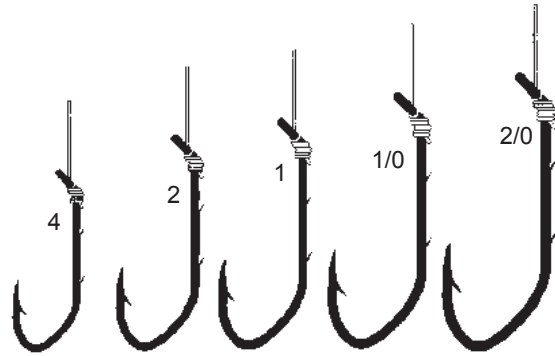

EAGLE CLAW HOOKS

STYLE #138 PRO-V BAITHOLDER SNELL

Offset, down eye, 2 slices, forged shank, 7" mono line length, bronze.

6 HOOKS/PAK

Stock#	Size	Price
138-04	4	\$1.75
138-02	2	\$1.75
138-01	1	\$1.75
138-1/0	1/0	\$1.75
138-2/0	2/0	\$1.75