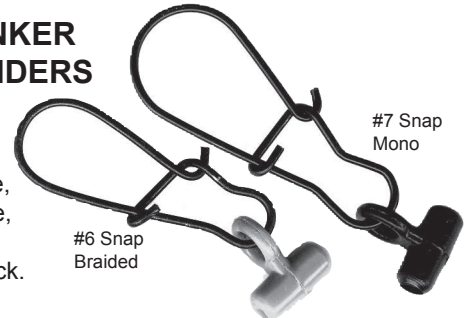

Snap Size	Line Type	10/PK		50/PK	
		Stock#	Price	Stock#	Price
#6	Braided	CCSSB6P	$4.95	CCSSB6	$22.60
#6	Mono	CCSSM6P	$3.35	CCSSM6	$15.10
#7	Mono	CCSSM7P	$3.75	CCSSM7	$16.95

BOSS KAT SINKER SLIDERS

Change sinker sizes with just a snap, allows your slip sinker rig to easily travel your line, includes #6 snap hook that will allow you to fish a 1/2 oz. to a 16 oz. sinker, black.

Stock#	#/Pak	Price
BKSS6	5	$2.60