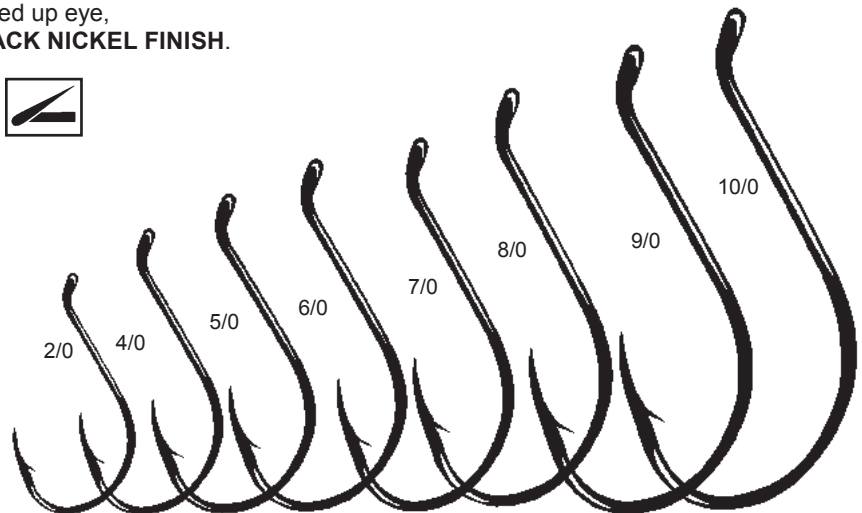

Gamakatsu® #G024 BLACK NICKEL OCTOPUS HOOK

Stock#	Size	#/Pak	Price
G024-2/0	2/0	6	$3.35
G024-4/0	4/0	6	$3.35
G024-5/0	5/0	6	$3.35
G024-6/0	6/0	6	$3.35
G024-7/0	7/0	6	$3.75
G024-8/0	8/0	6	$3.75
G024-9/0	9/0	5	$3.75
G024-10/0	10/0	5	$3.75

Slight reverse offset, turned up eye, **BLACK NICKEL FINISH.**