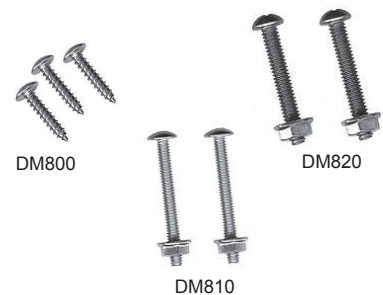

BASE HARDWARE

Stainless base hardware for Driftmaster rod holders.

Stock#	Description	Price
DM800	1/4" X 1-1/4" screws, 3/pak	$2.90
DM810	3/16" X 2" bolts/nuts 2/pak	$2.90
DM820	1/4" X 2" bolts/nuts 2/pak	$2.90