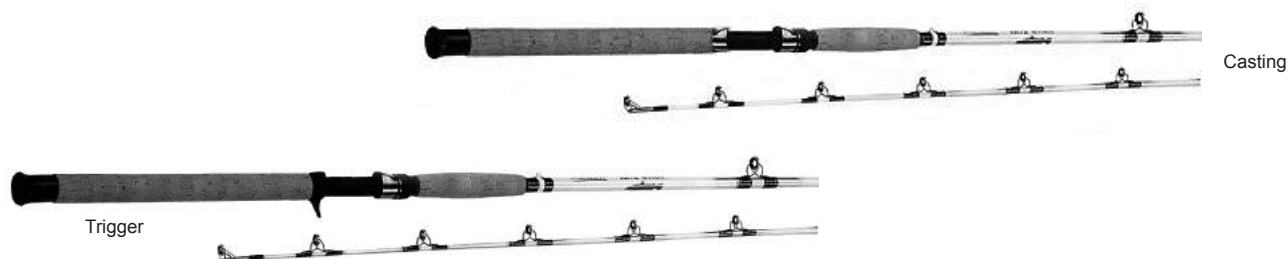

CATFISH NITE STICK PRO SERIES

Graphite composite blank, blank-through-handle construction, heavy duty stainless steel guides, graphite reel seat with cushioned stainless steel hoods, select grade cork handle, white/black wraps, 4 color catfish decal, silver splash.