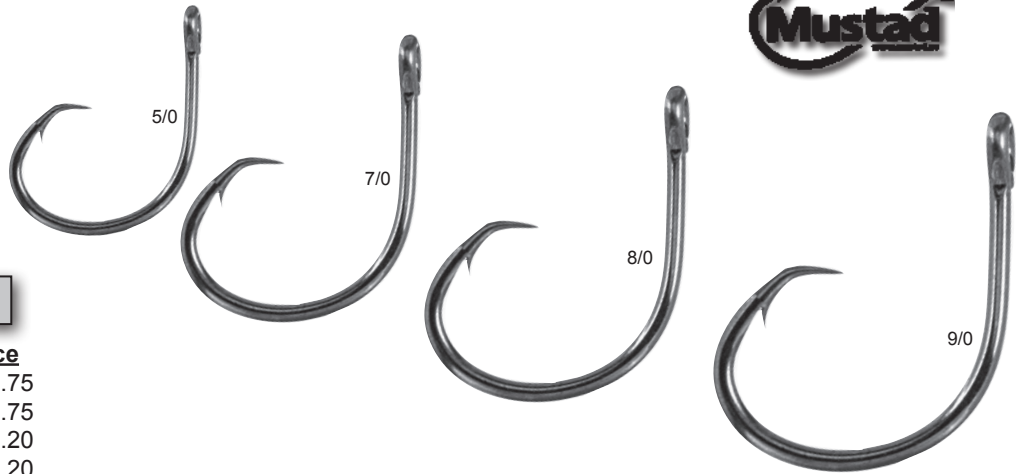

MUSTAD HOOKS

SERIES 39942 OFFSET CIRCLE DEMON

Kirbed, point curved in, offset,
3X strong, ringed eye,
black nickel finish.

25 HOOKS/BOX

Stock#	Size	Price
39942BLN-5/0	5/0	$13.75
39942BLN-7/0	7/0	$13.75
39942BLN-8/0	8/0	$16.20
39942BLN-9/0	9/0	$16.20

SERIES 39950BL CIRCLE DEMON

Opti-angle needle point,
chemically sharpened,
point curved in,
3X strong, ringed eye,
black nickel finish.