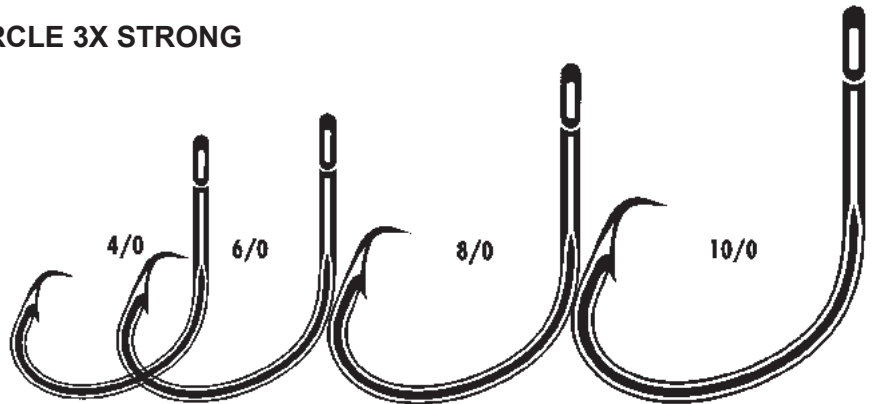

8386 TOURNAMENT CIRCLE 3X STRONG

3X strong, non-offset, forged,
Vanadium steel, cone cut point,
BLACK NICKEL FINISH.

Stock#	Size	#/Pak	Price
V8386BNC-4/0	4/0	25	$16.30
V8386BNC-6/0	6/0	25	$19.80
V8386BNC-8/0	8/0	25	$23.25
V8386BNC-10/0	10/0	25	$28.90