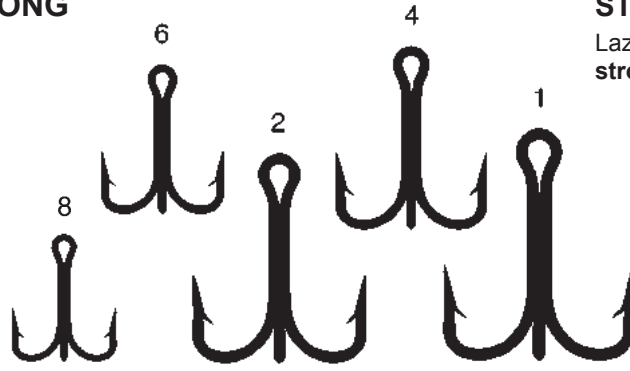

EAGLE CLAW and DOUGH BAIT HOOKS

STYLE #L774 - 4X STRONG

Lazer sharp, regular shank, **4X strong**, straight point, BRONZE finish.

50 BRONZE HOOKS/BOX

Stock#	Size	Price
L774F-06	6	\$15.50
L774F-04	4	\$15.50
L774F-02	2	\$15.50
L774F-01	1	\$15.50