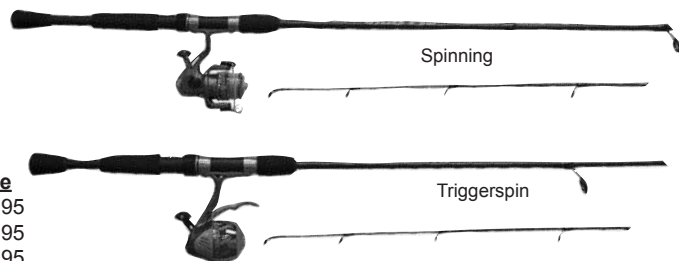

TEBCO CRAPPIE FIGHTER

Triggerspin or spinning styles, fiberglass blank, pre-spooled with hi-vis depth locating line, 10" ruler graphic on rod blank, ceramic guides, EVA handle, black with orange accents.