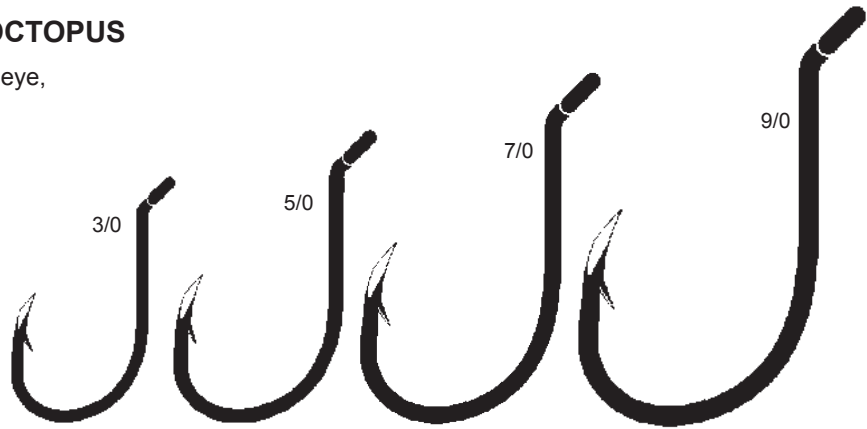

EAGLE CLAW HOOKS

STYLE #TK2HR RED OCTOPUS

Offset, forged long shank, up eye, curved point, heavy wire, "Fresh Red" color.

Stock#	Size	#/Pak	Price
TK2HR-3/0	3/0	7	\$5.50
TK2HR-5/0	5/0	5	\$5.50
TK2HR-7/0	7/0	3	\$5.50
TK2HR-9/0	9/0	3	\$5.50