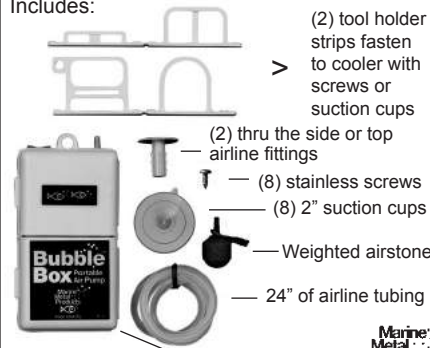

Stock#	Description	Price
AC710	Battery use only	\$13.85
AC720	Auxiliary adapter included	\$23.40

LIVEWELL KIT

Turn a cooler into a livewell, Includes:

Stock#	Price
MMPLWK	\$21.45

AERATION ACCESSORIES

AIR STONES: 1" is disposable, 3"x1" ceramic stone is washable in 50% bleach/water solution.
AIR DIFFUSER: 3" or 5" round, fits standard airline
AIRLINE: 8' airline tubing fits all aerators & airstones.