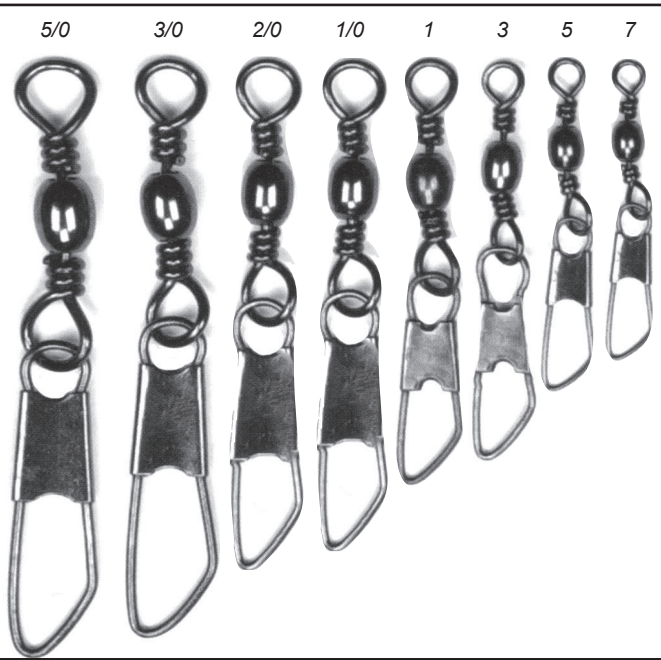

SWIVELS

12/PAK

BRASS SNAP SWIVELS
BRASS finish, 12/pak.

Stock#	Size	Price
BSS7	7	$1.20
BSS5	5	$1.55
BSS3	3	$1.95
BSS1	1	$2.50
BSS1/0	1/0	$3.05
BSS2/0	2/0	$3.30
BSS3/0	3/0	$4.10
BSS5/0	5/0	$7.65

BLACK SNAP SWIVELS
BLACK finish, 12/pak.

Stock#	Size	Price
BSSB7	7	$1.65
BSSB5	5	$2.00
BSSB3	3	$2.40
BSSB1	1	$2.70

144/Box

BRASS SNAP SWIVELS
BRASS finish, 144/box.

Stock#	Size	Price
IMBSS07	7	$12.75
IMBSS05	5	$15.40
IMBSS03	3	$19.50
IMBSS01	1	$25.95
IMBSS1/0	1/0	$30.35
IMBSS2/0	2/0	$33.50
IMBSS3/0	3/0	$41.20
IMBSS5/0	5/0	$79.60

BLACK SNAP SWIVELS
BLACK finish, 144/box.

Stock#	Size	Price
IMBSSB07	7	$16.85
IMBSSB05	5	$20.60
IMBSSB03	3	$24.70
IMBSSB01	1	$27.95

12/PAK

BARREL SWIVELS
BRASS finish, 12/pak.

Stock#	Size	Price
BBS7	7	$1.00
BBS5	5	$1.20
BBS3	3	$1.40
BBS1	1	$1.45
BBS1/0	1/0	$2.05
BBS2/0	2/0	$2.30
BBS3/0	3/0	$2.80
BBS4/0	4/0	$4.95
BBS5/0	5/0	$6.20