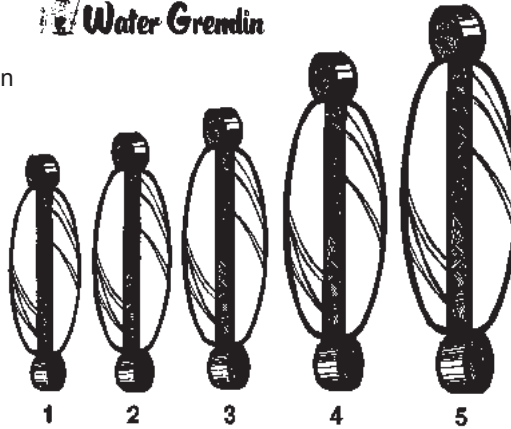

WATER GREMLIN RUBBERCOR SINKERS

The original "rubbercor" has been helping fishermen since 1949. No tying, no fuss, no line damage. Just give the rubber ears a twist! Ziplock pouches.

Stock#	Size	Quantity	Price
PRC1	3/8 oz	4/bag	$3.65
PRC2	1/2 oz	3/bag	$2.95
PRC3	3/4 oz	3/bag	$3.40
PRC4	1 oz	2/bag	$2.35
PRC5	1 1/2 oz	2/bag	$2.65

WATER GREMLIN BULL-SHOT

"BULLet" Shaped Split Shot is an effective way to add a little weedless weight to your line, as easy to use as split shot & weedless as any slip sinker.

Stock#	Size	Quantity	Price
PBS2	1/16 oz	20/bag	$1.65
PBS3	1/8 oz	14/bag	$1.65
PBS4	3/16 oz	12/bag	$1.90
PBS5	1/4 oz	10/bag	$1.90
PBS7	1/2 oz	7/bag	$1.90