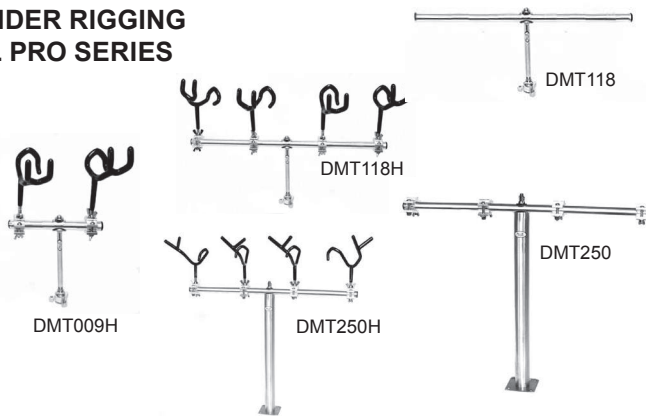

Stock#	Description	Price
DMT009H	9" T-bar with 2 (DM210H), 10" stem, #DM200B base	\$85.30
DMT118H	24" T-bar with 4 (DM210H), 10" stem, #DM200B base	\$132.60
DMT118	24" T-bar with 10" stem, #DM200B base	\$74.50
DMT250H	24" T-bar with 4 (DM210H), 18" stem, #DMT500B base	\$147.95
DMT250	24" T-bar, 18" stem, 4 (DMT214B) rail clamps, #DMT500B base	\$86.15