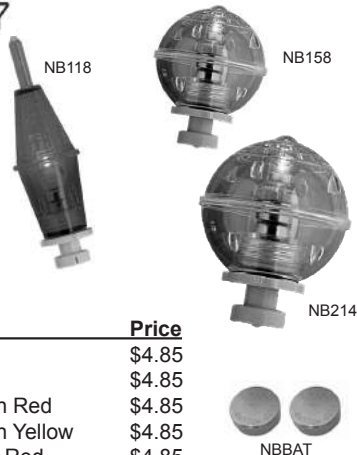

1 bobber/pak along with a "day" tip and 3" glowstick.

ZLHSF6 - Orange/Swirl, pear shape
ZLHSF7 - Chartreuse/Black, violin shape

Stock#	Size	Price
ZLHSF6	6"	\$5.45
ZLHSF7	7"	\$5.95

NIGHT BOBBY

Great for night fishing, uses 1.5 volt batteries (included), slip or fixed float, great for marking trotlines! The entire bobber lights up! 1/pak.