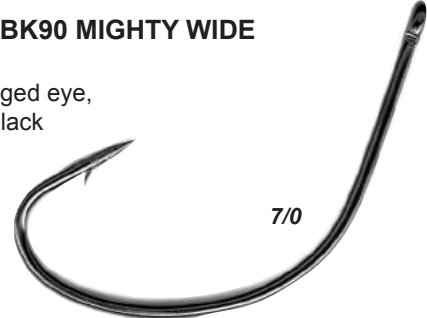

BOSS KAT BK90 MIGHTY WIDE

Reverse offset, ringed eye, 80-carbon steel, Black nickel finish.

Stock#	Size	#/Pak	Price
BK90Z-3/0	3/0	10	$2.60
BK90Z-5/0	5/0	8	$2.60
BK90Z-7/0	7/0	6	$2.60
BK90Z-9/0	9/0	3	$2.60

BOSS KAT BK84 CIRCLE

Light wire, circle, forged, slight offset, Boss Red finish.

Stock#	Size	#/Pak	Price
BK84Z-1/0	1/0	5	$2.60
BK84Z-3/0	3/0	4	$2.60
BK84Z-5/0	5/0	3	$2.60
BK84Z-8/0	8/0	3	$2.60