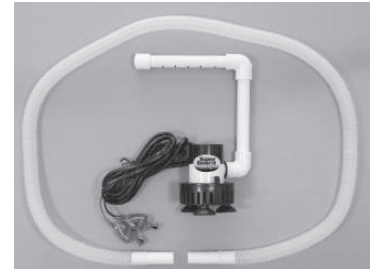

Stock#	Price
MMPSS	$53.95

FISH SAVER AERATOR

- 12 Volt DC
- Livewell aerating pump
- Mounts with suction cups
- Complete with battery clips
- Non toxic fish foam filter
- Use in fresh or salt water
- Aerates 10-25 gallons