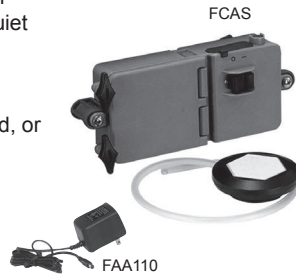

AERATION EQUIPMENT

FRABILL COOLER AERATION SYSTEM

- Convert a cooler into an oxygen rich environment for live bait, whisper quiet
- Aerates up to 15 gallons, airline & stone included
- Operates on 2 "D" batteries (not included), 12V car plug included, or 110V adapter (not included)

Stock#	Description	Price
FCAS	Aeration system	$59.95
FAA110	110V adapter	$13.70

FRABILL 15 GALLON AQUA LIFE 110V AERATOR

- Convert a cooler into an oxygen rich environment for live bait, whisper quiet
- Aerates up to 15 gallons
- 110V, 6 ft power cord
- 2.5 ft. airline, 2" airstone