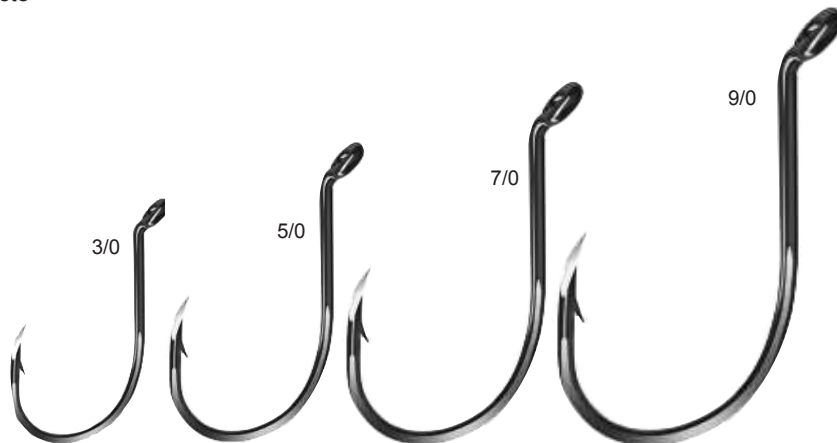

LAZER TRO-KAR STYLE #TK2RXL EXTREME LONG OCTOPUS RED

Surgically sharpened 3 sided lazer point penetrates twice as fast, octopus, slight offset, up eye, "Fresh Red" color.