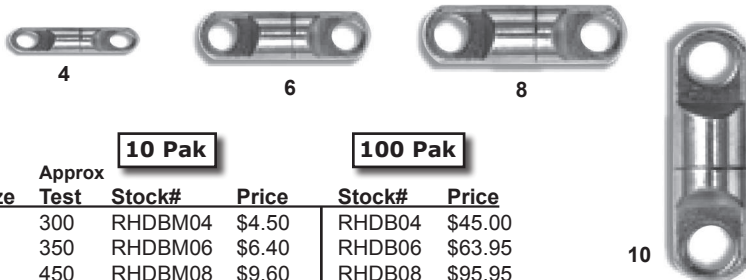

2

Stock#	Size	#/Pak	Test	Price
SBBIS00	00	5	10	$6.05
SBBIS01	1	5	12	$6.05
SBBIS02	2	5	14	$6.05
SBBIS03	3	5	16	$6.05

SPRO POWER SWIVEL

Brass swivel with stainless eyes, smooth rotation, and 1-1/2 times greater strength than standard barrel swivels, NS black finish.

Stock#	Size	#/Pak	Test	Price
SPSB08	8	10	50	$3.20
SPSB06	6	10	80	$3.20
SPSB04	4	10	130	$3.20
SPSB02	2	10	230	$3.45
SPSB01	1	5	330	$3.45
SPSB1/0	1/0	5	370	$3.45
SPSB2/0	2/0	5	550	$3.45
SPSB3/0	3/0	5	790	$3.85
SPSB4/0	4/0	4	940	$3.85
SPSB5/0	5/0	3	1180	$3.85

2

50 Pak

Stock#	Size	Test	Price
SPSBF08	8	50	$10.95
SPSBF06	6	80	$10.95
SPSBF04	4	130	$10.95
SPSBF02	2	230	$13.95

SPRO POWER SWIVEL with COASTLOCK SNAP

Brass swivel with stainless eyes and snap, NS black finish.

Stock#	Size	#/Pak	Test	Price
SPSCL06	6	3	60	$4.70
SPSCL04	4	3	100	$4.70
SPSCL02	2	3	150	$5.35
SPSCL1/0	1/0	2	180	$5.95

SPRO HEAVY SWIVEL

Heavy swivels offer a compact size without sacrificing strength, engineered with the finest high-grade steel and premium components, NS black finish.

Stock#	Size	#/Pak	Test	Price
SHSB03	3	5	150	$6.95
SHSB04	4	5	200	$6.95
SHSB05	5	5	280	$8.35
SHSB06	6	5	340	$9.80
SHSB07	7	5	410	$10.95
SHSB08	8	5	570	$12.65

6

SPRO STAINLESS 3-WAY SWIVEL

Constructed of steel, NS black finish.

Stock#	Size	#/Pak	Test	Price
STW06	6	8	25	$3.15
STW04	4	5	55	$3.15
STW02	2	5	70	$3.15
STW01	1	3	110	$3.15
STW1/0	1/0	3	115	$3.15
STW2/0	2/0	2	130	$3.15

1

ROMAR HEAVY DUTY BRASS SWIVELS

10 Pak

100 Pak

Size	Test	Stock#	Price	Stock#	Price
4	300	RHDBM04	$4.50	RHDB04	$45.00
6	350	RHDBM06	$6.40	RHDB06	$63.95
8	450	RHDBM08	$9.60	RHDB08	$95.95
10	800	RHDBM10	$12.25	RHDB10	$121.95