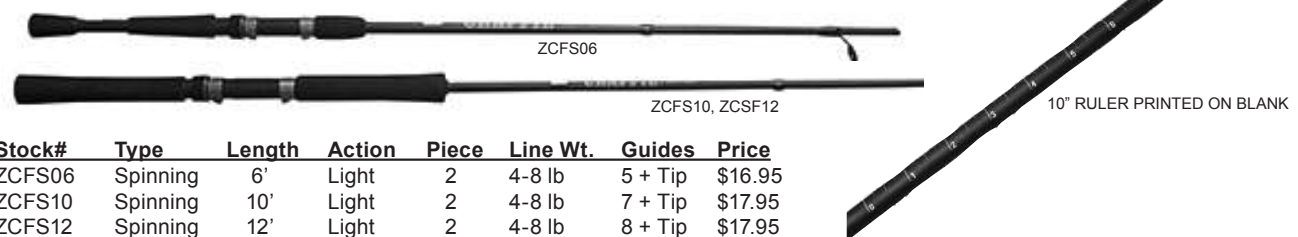

TEBCO CRAPPIE FIGHTER

Ultimate finesse pole for Crappie, features a 10" ruler printed directly on the blank, fiberglass rod, shock ring guides, twist lock reel seat, comfortable EVA handle, grey rod with hi-vis orange tip and orange graphics.