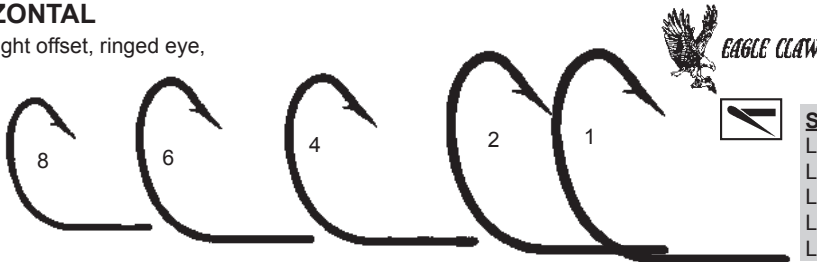

Plain shank, lazer sharp, slight offset, ringed eye, non-forged, bronze finish.

50 HOOKS/BOX

Stock#	Size	Price
L141F-06	6	\$6.30
L141F-04	4	\$6.30
L141F-02	2	\$6.30
L141F-01	1	\$6.30

10 HOOKS/PAK

Stock#	Size	Price
L141G-08	8	\$2.45
L141G-06	6	\$2.45
L141G-04	4	\$2.45
L141G-02	2	\$2.45
L141G-01	1	\$2.45