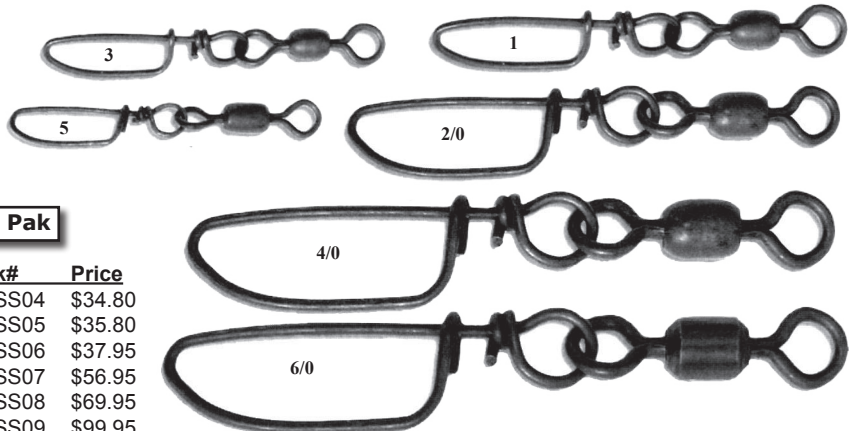

10 Pak		100 Pak			
Size	Approx	Stock#	Price	Stock#	Price
	Test				
5	90	RBCSSM04	$3.45	RBCSS04	$34.80
3	100	RBCSSM05	$3.60	RBCSS05	$35.80
1	150	RBCSSM06	$3.85	RBCSS06	$37.95
2/0	225	RBCSSM07	$5.70	RBCSS07	$56.95
4/0	350	RBCSSM08	$7.15	RBCSS08	$69.95
6/0	600	RBCSSM09	$10.50	RBCSS09	$99.95