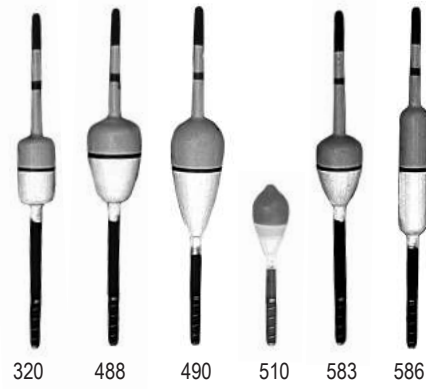

320 488 490 510 583 586

SPRING

Stock#	Description	Price
APSF320	1/2" oval, 5 3/4" stem	$25.60
APSF488	7/8" oval, 5 3/4" stem	$25.60
APSF490	1" oval, 5 3/4" stem	$25.60
APSF510	3/4" oval, 2 1/2" stem	$25.60
APSF583	3/4" oval, 5 3/4" stem	$25.60
APSF586	3/8" pencil, 5 3/4" stem	$25.60

SLIP

Stock#	Description	Price
APSF783	3/4" oval, 2 1/2" stem	$25.60
APSF786	3/8" pencil, 5 3/4" stem	$25.60
APSF788	7/8" oval, 5 3/4" stem	$25.60
APSF790	1" oval, 5 3/4" stem	$25.60