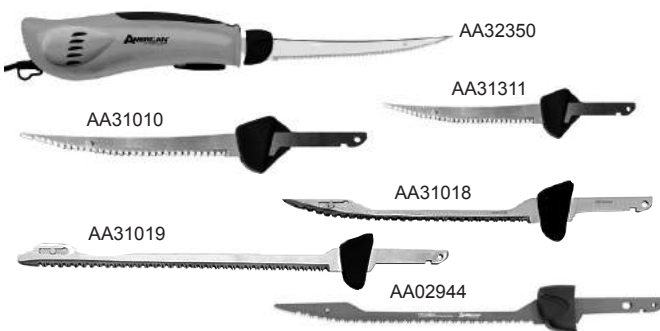

110 VOLT PRO ELECTRIC FILLET KNIFE & REPLACEMENT BLADES

Pro electric fillet knife comes with the 8" original blade, powerful gear & motor system provides 2X the torque! Ergonomic design, convenient carrying bag allows for proper venting to prevent odor and corrosion build-up, 2 yr. limited warranty. Replacement stainless blades fit all American Angler electric knives, limited 1 yr. warranty.

Stock#	Description	Price
AA32350	Elec. Fillet Knife	$112.95

REPLACEMENT BLADES

AA31311	5.5" Original	$21.75
AA31010	8" Original	$21.75
AA31018	8" Slim Shark	$21.75
AA31019	10" Slim Shark	$21.75
AA02944	8" Slim Shark Titanium	$27.60