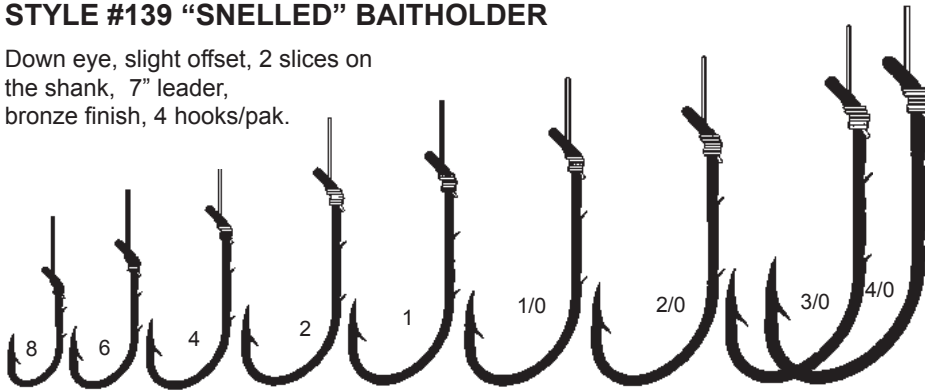

STYLE #139 "SNELLED" BAITHOLDER

Down eye, slight offset, 2 slices on
the shank, 7" leader,
bronze finish, 4 hooks/pak.

Stock#	Size	Leader #	Price
139-08	8	8#	$1.75
139-06	6	10#	$1.75
139-04	4	10#	$1.75
139-02	2	10#	$1.75
139-01	1	12#	$1.75
139-1/0	1/0	12#	$1.75
139-2/0	2/0	12#	$1.75
139-3/0	3/0	14#	$1.75
139-4/0	4/0	14#	$1.75
139Q	Assortment		$5.20
		4 ea. 12,10,8,6,4,2