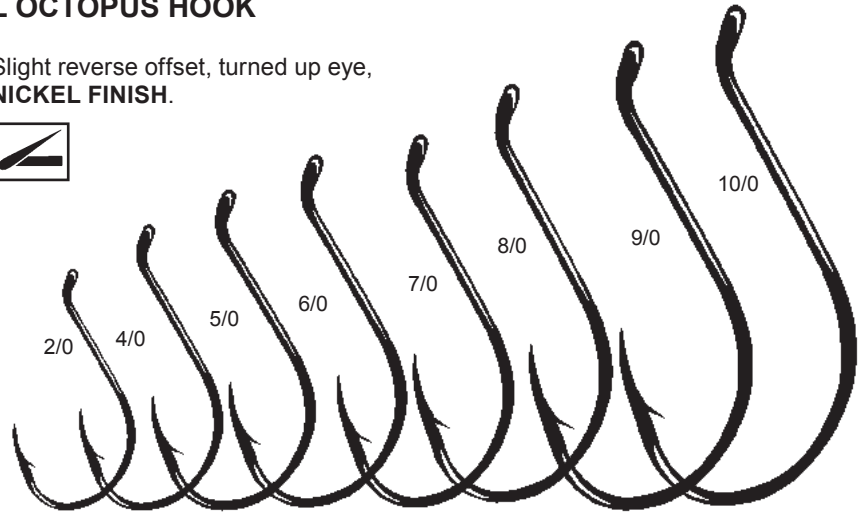

Gamakatsu® #G020 NICKEL OCTOPUS HOOK

Stock#	Size	#/Pak	Price
G020-4/0	4/0	6	$3.35
G020-5/0	5/0	6	$3.35
G020-6/0	6/0	6	$3.35
G020-7/0	7/0	6	$3.75
G020-8/0	8/0	6	$3.75
G020-9/0	9/0	5	$3.75
G020-10/0	10/0	5	$3.75

Slight reverse offset, turned up eye, **NICKEL FINISH.**