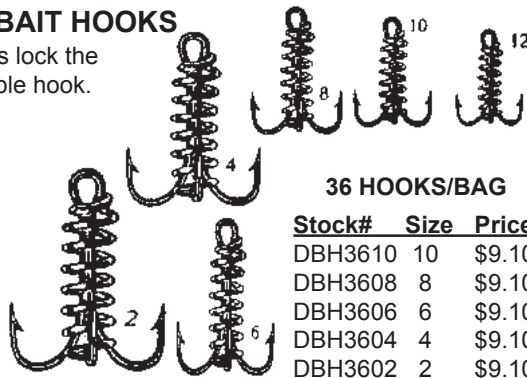

36 HOOKS/BAG

Stock#	Size	Price
DBH3610	10	$9.10
DBH3608	8	$9.10
DBH3606	6	$9.10
DBH3604	4	$9.10
DBH3602	2	$9.10