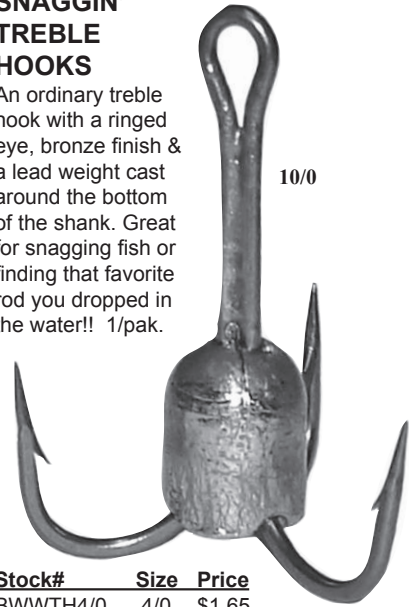

WEIGHTED SNAGGIN' TREBLE HOOKS

An ordinary treble hook with a ringed eye, bronze finish & a lead weight cast around the bottom of the shank. Great for snagging fish or finding that favorite rod you dropped in the water!! 1/pak.