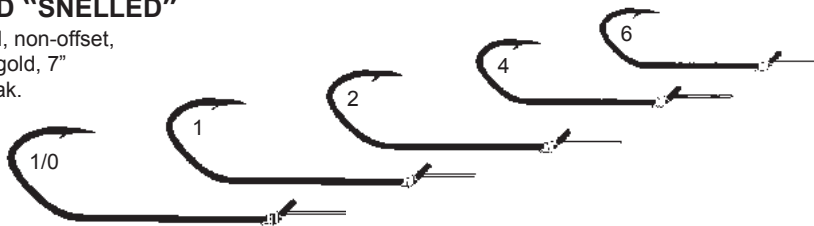

126 PRO-V BEND "SNELLED"

Aberdeen, pro-v bend, non-offset, down eye, light wire, gold, 7" mono line length, 6/pak.

Stock#	Size	Price
126-06	6	$1.45
126-04	4	$1.45
126-02	2	$1.45
126-01	1	$1.45
126-1/0	1/0	$1.50

#L141 KAHLE HORIZONTAL

Plain shank, lazer sharp, slight offset, ringed eye, non-forged, bronze finish.

50 HOOKS/BOX

Stock#	Size	Price
L141F-06	6	$6.30
L141F-04	4	$6.30
L141F-02	2	$6.30
L141F-01	1	$6.30