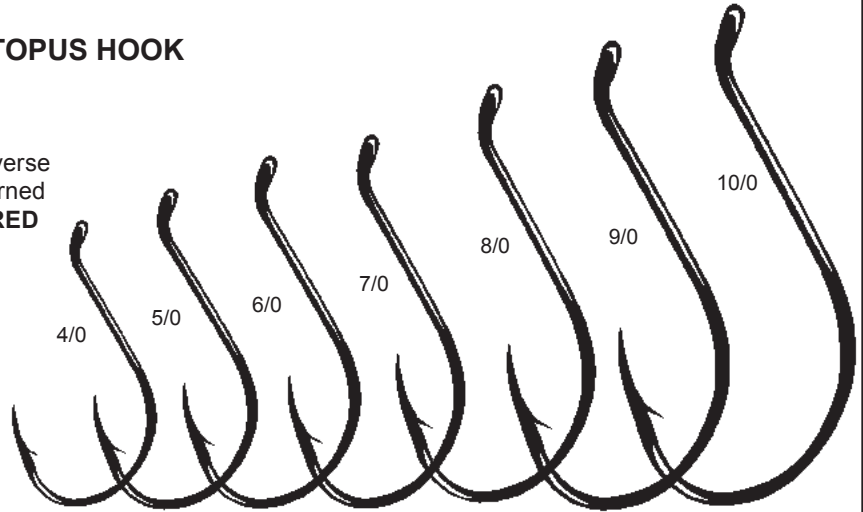

Gamakatsu® HOOKS

Gamakatsu® #G023 RED OCTOPUS HOOK

Stock#	Size	#/Pak	Price
G023-4/0	4/0	6	$3.35
G023-5/0	5/0	6	$3.35
G023-6/0	6/0	6	$3.35
G023-7/0	7/0	6	$3.75
G023-8/0	8/0	6	$3.75
G023-9/0	9/0	5	$3.75
G023-10/0	10/0	5	$3.75

Slight reverse offset, turned up eye, **RED FINISH.**