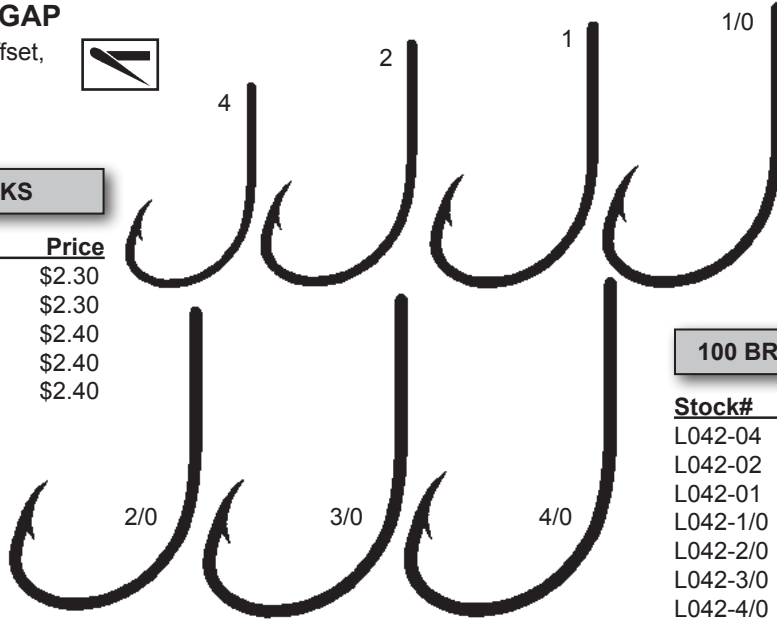

EAGLE CLAW HOOKS

STYLE #L042 WIDEGAP

Lazer sharp, wide gap, offset, ringed eye, plain shank, bronze finish.

8 & 10 COUNT PAKS

Stock#	Size	#/Pak	Price
L042G-02	2	10	$2.30
L042G-01	1	10	$2.30
L042G-1/0	1/0	8	$2.40
L042G-2/0	2/0	8	$2.40
L042G-3/0	3/0	8	$2.40