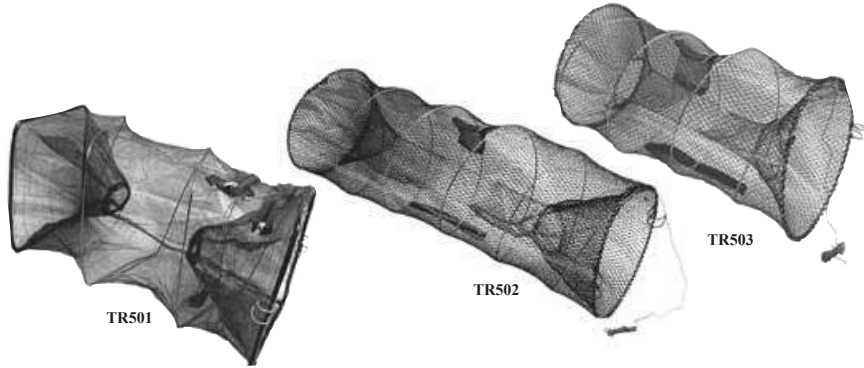

NE110

AC300

Stock#	Description	Price
NE110	Crawfish net	\$3.95
AC300	Wire bait cage	\$9.70

MINNOW/CRAWFISH COLLAPSIBLE TRAPS

Spring pop-out design, traps open automatically in one quick step and fold for easy storage, zippered pocket for bait and a zippered access to catch, complete with hand rope, durable polyethylene netting.