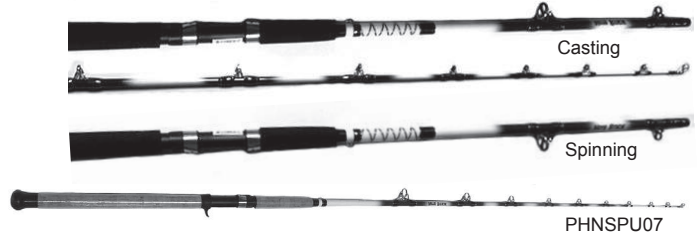

Stock#	Type	Length	Piece	Action	Line Wt.	Guides	Handle	Price
PHNSPU07	Casting, Trigger	7'6"	1	Med/Hvy	15-40 lb	9 + Tip	Cork	$75.95
PHNSPU08	Casting	8'0"	2	Med/Hvy	12-30 lb	9 + Tip	EVA foam	$49.95
PHNSPU09	Casting	9'0"	2	Med/Hvy	15-30 lb	9 + Tip	EVA foam	$54.95
PHNSPU10	Casting	10'0"	2	Heavy	20-40 lb	10 + Tip	EVA foam	$62.95
PHNSPU08S	Spinning	8'0"	2	Med/Hvy	12-25 lb	7 + Tip	EVA foam	$51.50
PHNSPU09S	Spinning	9'0"	2	Med/Hvy	12-30 lb	8 + Tip	EVA foam	$54.95

LIPSTICK PINK NITE STICK

Ladies Only! **Pink!**

For the lady anglers, graphite composite blanks for flexibility and durability, blank-through handle construction, chrome stainless steel heavy duty guides with ceramic inserts, graphite reel seat with cushioned stainless steel hoods, hot pink color guide wrapping with pink overspray, EVA handle, fluorescent tip to assist with fishing in the dark, tournament quality.