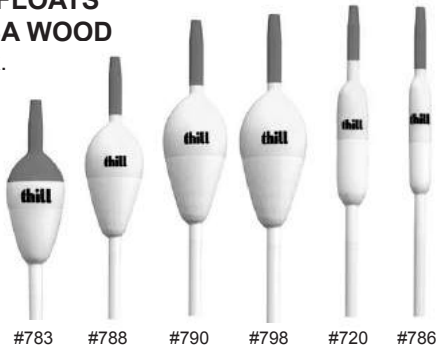

THILL AMERICA'S FAVORITE SLIP FLOATS Balsa Wood

18/pak.

NEW ITEM

Stock#	Description	Price
AF720	1/2" pencil, 5" tube	$18.65
AF783	3/4" oval, 2 3/4" tube	$18.65
AF786	3/8" pencil, 5" tube	$18.65
AF788	7/8" oval, 4" tube	$20.35
AF790	1" oval, 5" tube	$20.95
AF798	1 1/8" oval, 5" tube	$20.95