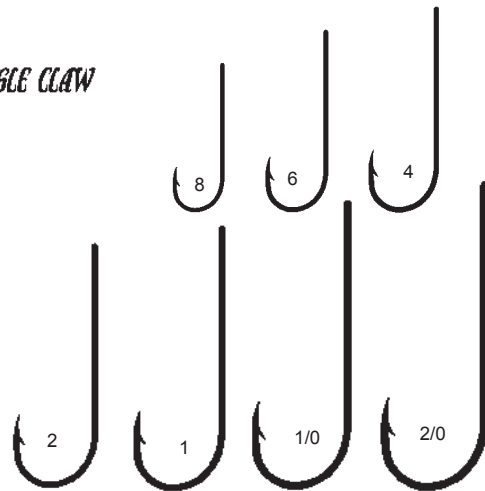

CRAPPIE HOOKS

SERIES 3261GL ABERDEEN - Ringed eye, gold finish

10 HOOKS/PAK

Stock#	Size	Price
3261GLA-08	8	$1.65
3261GLA-06	6	$1.65
3261GLA-04	4	$1.65
3261GLA-02	2	$1.65
3261GLA-01	1	$1.65

50 HOOKS/BOX

Stock#	Size	Price
3261GLF-08	8	$5.60
3261GLF-06	6	$5.60
3261GLF-04	4	$5.60
3261GLF-02	2	$5.60
3261GLF-01	1	$5.60

SERIES 3261BR ABERDEEN - Ringed eye, bronze finish

10 HOOKS/PAK

Stock#	Size	Price
3261BRA-08	8	$1.25
3261BRA-06	6	$1.25
3261BRA-04	4	$1.25
3261BRA-02	2	$1.25

50 HOOKS/BOX

Stock#	Size	Price
3261BRF-08	8	$3.40
3261BRF-06	6	$3.40
3261BRF-04	4	$3.40
3261BRF-02	2	$3.40

SERIES 3263 ABERDEEN

10 HOOKS/PAK

Stock#	Size	Price
3263A-08	8	$1.25
3263A-06	6	$1.25
3263A-04	4	$1.25
3263A-02	2	$1.25

Ringed eye, fine wire blued finish.

CRICKET ABERDEEN #215 - Light wire, long shank, non-offset, ringed eye, bronze finish.

10 HOOKS/BOX

Stock#	Size	Price
215A-10	10	$1.85
215A-08	8	$1.85
215A-06	6	$1.85
215A-04	4	$1.85

50 HOOKS/BOX

Stock#	Size	Price
215F-10	10	$4.80
215F-08	8	$4.80
215F-06	6	$4.80
215F-04	4	$4.80

#202EL EXTRA LIGHT WIRE

Aberdeen, ringed eye, non-offset, gold finish.

Stock#	Size	#/Pak	Price
202ELA-08	8	10	$1.85
202ELA-06	6	10	$1.85
202ELA-04	4	10	$1.85
202ELA-02	2	10	$1.85
202ELA-01	1	10	$1.85
202ELA-1/0	1/0	8	$1.95
202ELA-2/0	2/0	8	$1.95

100 HOOKS/BOX

Stock#	Size	Price
202EL-08	8	$9.60
202EL-06	6	$9.60
202EL-04	4	$9.60
202EL-02	2	$9.60
202EL-01	1	$9.60
202EL-1/0	1/0	$9.95
202EL-2/0	2/0	$10.50

50 HOOKS/BOX

Stock#	Size	Price
202ELF-06	6	$5.90
202ELF-04	4	$5.90
202ELF-02	2	$5.90
202ELF-01	1	$5.90
202ELF-1/0	1/0	$6.20

#214EL EXTRA LIGHT WIRE

Aberdeen, non-offset, bronze finish.

10 HOOKS/PAK

Stock#	Size	Price
214ELA-08	8	$1.70
214ELA-06	6	$1.70
214ELA-04	4	$1.70
214ELA-02	2	$1.70
214ELA-01	1	$1.70

50 HOOKS/BOX