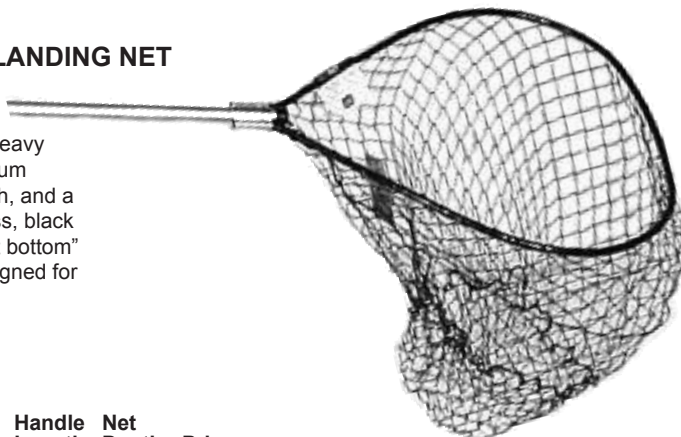

Stock#	Description	Price
LN401	7" hoop	\$4.95
LN410	Floating 8" x 9" hoop	\$12.65
LN007	Floating 8" x 8" hoop	\$6.60

ROMAR TROPHY SERIES COLLAPSIBLE LANDING NETS

When the type of fishing you do demands a large net but you don't have the space to stow one, the Trophy Series collapsible landing nets are the perfect solution. These exclusive nets feature an innovative collapsible frame which, at the push of a button, collapses the entire net. Along with solid durable yokes, each net features an aluminum extendable handle providing strength and twice the length. Outfitted with ProMesh snag resistant and catch and release material. Canvas cover included.

Stock#	Hoop Size	Handle	Price
LN702	20" x 20"	38"	\$40.95
LN704	26" x 28"	48"	\$56.20

ROMAR RUBBER LANDING NETS

Equipped with attractive blue anodized aluminum handles and armed with crystal clear rubber netting, snagproof mesh is soft on fish, easy on hooks and less likely to startle fish upon landing.

Stock#	Hoop Size	Handle	Price
LN601	15" x 17"	24"	\$51.70
LN602	18" x 21"	36"	\$61.20

The Beast LANDING NET

Features a double reinforced hoop, heavy duty round aluminum handle, large mesh, and a tangle free knotless, black rubber coated "flat bottom" nylon netting, designed for BIG CATFISH!