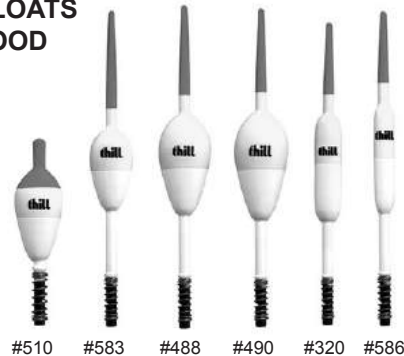

THILL AMERICA'S FAVORITE SPRING FLOATS Balsa Wood

18/pak.

NEW ITEM

Stock#	Description	Price
AF320	1/2" pencil, 5 1/2" stem	$18.25
AF488	7/8" oval, 5 1/2" stem	$20.35
AF490	1" oval, 5 1/2" stem	$20.95
AF510	3/4" oval, 2 3/4" stem	$18.65
AF583	3/4" oval, 5 1/2" stem	$18.65
AF586	3/8" pencil, 5 1/2" stem	$18.25