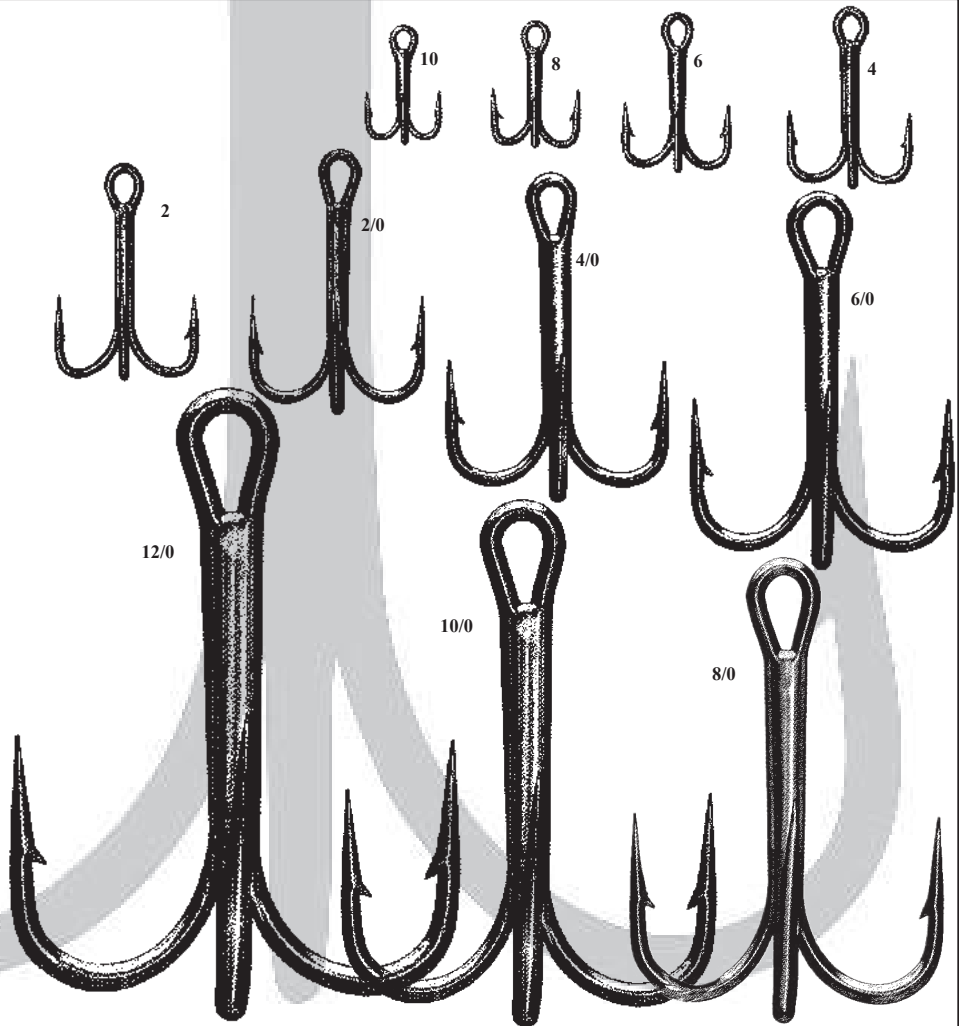

SNAGGIN' HOOKS, TREBLE HOOKS

BRONZE SNELLED BAITHOLDER HOOKS

Pre-rigged bronze, double slice in shank, baitholder hook, 6/pak.

Stock#	Size	Price
BSH02	2/0	$.65
BSH04	4/0	$.90
BSH06	6/0	$1.00
BSH08	8/0	$1.20
BSH10	10/0	$1.65

BARBLESS TREBLE HOOKS

For those situations when regulations mandate the use of barbless hooks, or to assure easy release of your catch, 12/pak.

Stock#	Size	Price
BLTH8/0	8/0	$7.10
BLTH10/0	10/0	$12.50

WEIGHTED SNAGGIN' TREBLE HOOKS

An ordinary treble hook with a ringed eye, bronze finish & a lead weight cast around the bottom of the shank. Great for snagging fish or finding that favorite rod you dropped in the water!! 1/pak.

Stock#	Size	Price
BWWTH4/0	4/0	$1.65
BWWTH6/0	6/0	$1.80
BWWTH8/0	8/0	$1.95
BWWTH10/0	10/0	$2.70
BWWTH14/0	14/0	$7.90

MONSTER 20/0 TREBLE!

Snag the GODZILLA sized fish, or display it as a conversation piece! measures approx. 8 1/2" x 5 1/2"

Shown actual size in the center of this page!

Stock#	Price
IMTH20/0	$27.95

TREBLE HOOKS 36/PAK

Stock#	Size	Price
IMTH12	12	$5.15
IMTH10	10	$4.95
IMTH08	8	$3.60
IMTH06	6	$3.95
IMTH04	4	$4.35
IMTH02	2	$4.65
IMTH2/0	2/0	$5.80
IMTH3/0	3/0	$7.30
IMTH4/0	4/0	$9.15
IMTH5/0	5/0	$10.50
IMTH6/0	6/0	$11.15
IMTH7/0	7/0	$14.90
IMTH8/0	8/0	$15.45
IMTH9/0	9/0	$25.15
IMTH10/0	10/0	$25.95
IMTH12/0	12/0	$45.60
IMTH14/0	14/0	$49.30

6 & 7 PAKS

Stock#	Size	#Pak	Price
CTH10	10	7	$1.40
CTH08	8	7	$1.40
CTH06	6	7	$1.40
CTH04	4	7	$1.40
CTH02	2	6	$1.40
CTH10/0	10/0	6	$6.60
CTH12/0	12/0	6	$10.40
CTH14/0	14/0	6	$11.25