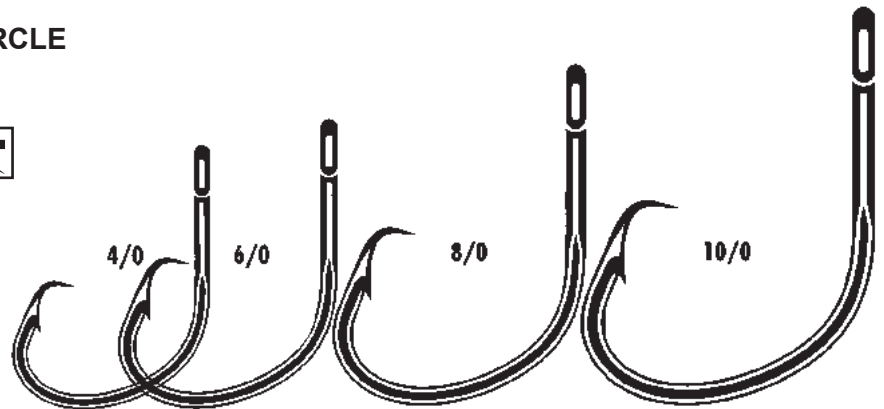

8382 NEMESIS RED CIRCLE

3X strong, offset, forged,
Vanadium steel, cone cut point,
RED FINISH.

Stock#	Size	#/Pak	Price
V8382TRC-4/0	4/0	25	$17.70
V8382TRC-6/0	6/0	25	$20.85
V8382TRC-8/0	8/0	25	$25.30
V8382TRC-10/0	10/0	25	$31.60