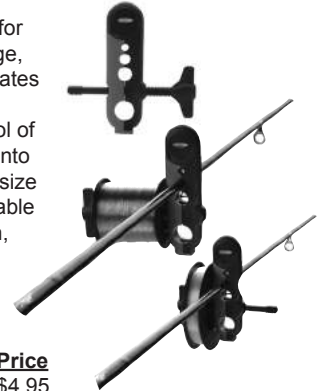

Stock# Price
BEMLS $4.95

ANGRY CAT FISHING HAND TOWEL WITH CLIP

16" x 20" hand towel with metal grommet and clip, 100% cotton, embroidered logo.

Stock# Price
ACHT $11.95

Berkley LINESTRIPPER

Strips 2lb-80lb line @ 300yds per minute, built-in hook sharpener, uses 2-AA batteries, not included.

Stock# Price
BELS $12.20

RAPALA COMPACT LINE REMOVER

Small & compact with a high torque motor, removes 6 ft. of line per second and the dual direction design allows for left or right handed operation, requires 2 AA batteries (not included),

Stock# Price
RACL R $21.80

FISHIN' GLUE

Waterproof & scentless strengthens knots, repairs cracked rods, loose guides, broken lures instantly.

Stock# Description Price
FGBO 5g Brush On $3.25
FGSB 1/3 oz. Squeeze Bottle $4.80

mondocat LINE BREAKER

Easily break mono or braided line in a snap! Simply wrap line 3 or 4 x's around the Mondocat and pull, line breaks clean everytime!

Stock# Price
MDCLBB $19.95

BRAIDED LINE CUTTER

Tweezer style nipper easily cuts braided lines, made of strong lightweight plastic, razor sharp stainless blade, 1 3/4" x 1/2".

Stock# Price
DBLC $1.30

Berkley SUPER LINE CUTTER

Serrated carbon steel jaws, corrosion resistant coating, molded spring handle, one-hand operation, adjustable lanyard.

Stock# Price
BESLC $10.90

Berkley HOTWIRE LINE CUTTER & CAUTERIZER

Instantly cuts and cauterizes all types of fishing line, prevents line from fraying, tungsten tip instantly heats to 1200° F retracts when not in use, 2-AAA batteries and lanyard included.