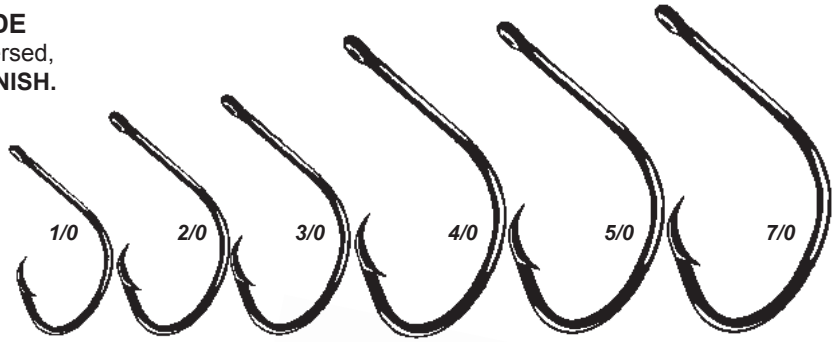

Daiichi HOOKS

D82Z CIRCLEWIDE
Forged, slightly reversed,
BLACK NICKEL FINISH.

Stock#	Size	#/Pak	Price
D82Z-1/0	1/0	7	\$2.65
D82Z-2/0	2/0	6	\$2.65
D82Z-3/0	3/0	5	\$2.65
D82Z-4/0	4/0	4	\$2.65
D82Z-5/0	5/0	4	\$2.65
D82Z-7/0	7/0	3	\$2.65